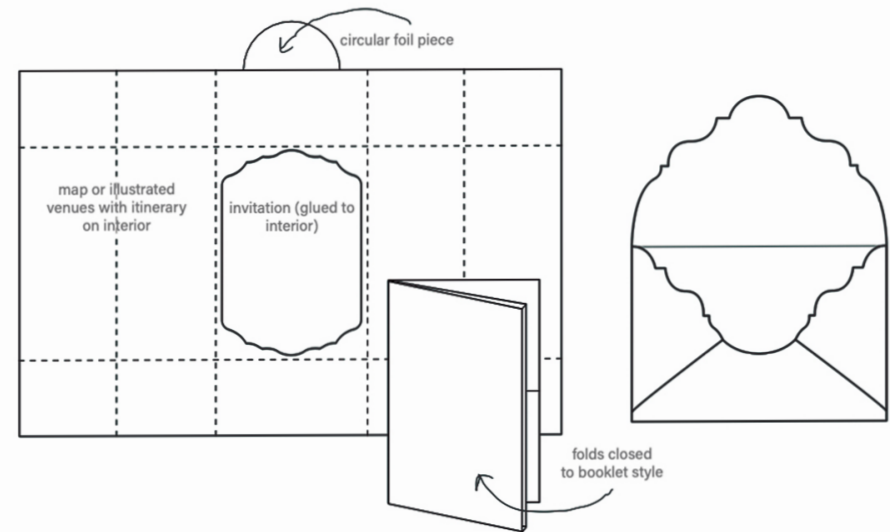

LEMONTREE

PAPER CO

INVITATION FORMATS

GATEFOLD SUITE

- Gatefold Card : 350gsm or 630gsm
- Flat Invitation Card: 350gsm or 630gsm
- Custom made envelope: Die cut shape

TRIFOLD SUITE

- Trifold Card: 350gsm or 630gsm
- Custom made envelope: Die cut shape

QUADFOLD SUITE

- Quadfold Card: 350gsm or 630gsm
- Custom made envelope: Die cut shape

ORIGAMI FOLD SUITE

- A2 Origami folded card: 2mm thickness, rigid panels
- Die Cut Invitation glued to interior: 350gsm
- Circular foil emblem/monogram: 630gsm
- Custom made envelope with gusset: Die cut shape